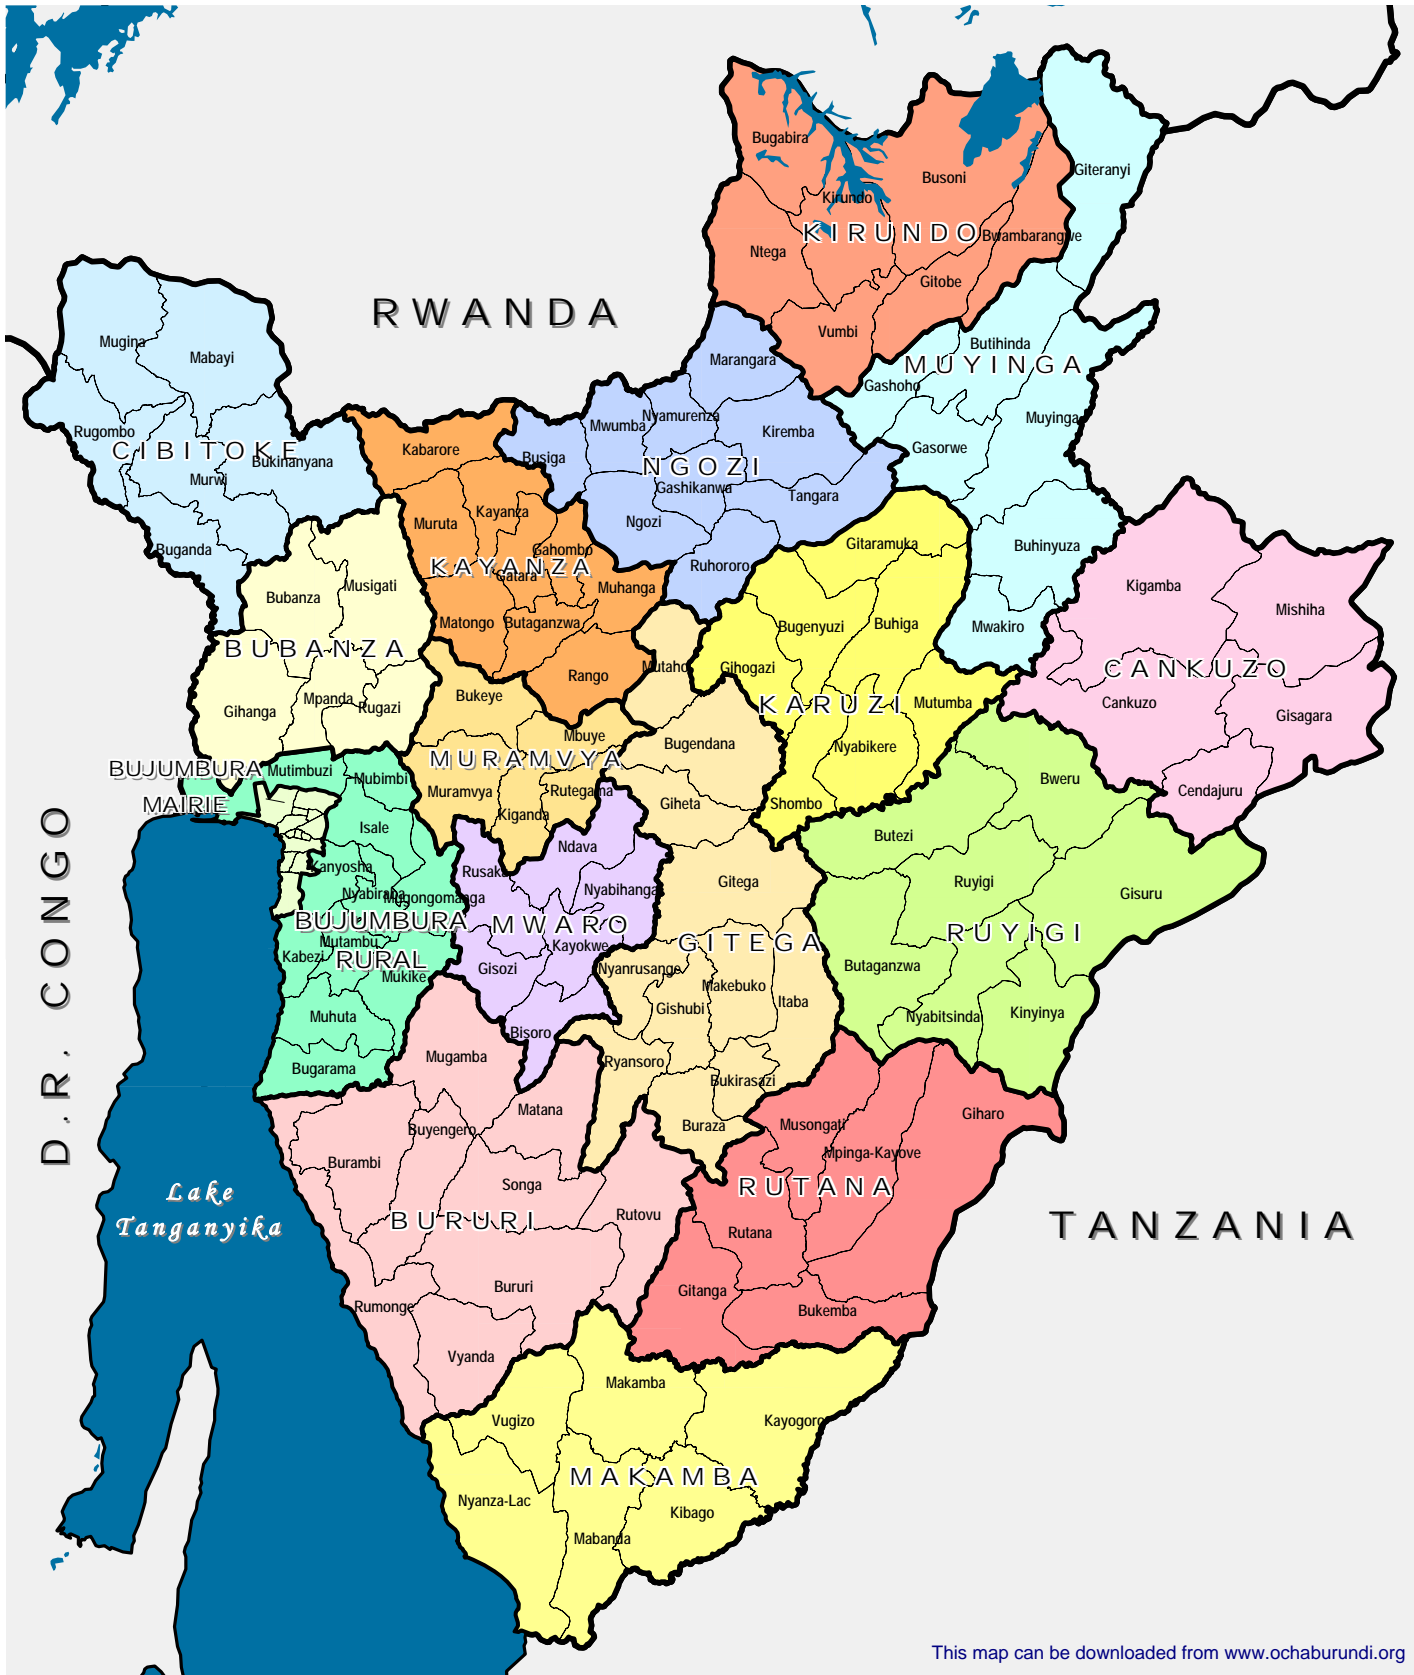

OCHA

Office for the
Coordination of
Humanitarian Affairs

BURUNDI PROVINCES AND COMMUNES

This map can be downloaded from www.ochaburundi.org

Data Source
Administrative Boundaries: IGEBU, 2003
Map by: OCHA Burundi, 11 June 2004
OCHA-BDI-009-230604-E-A4

LEGEND

- Province
- Commune

The boundaries and names shown and the designations used on this map do not imply official endorsement or acceptance by the United Nations